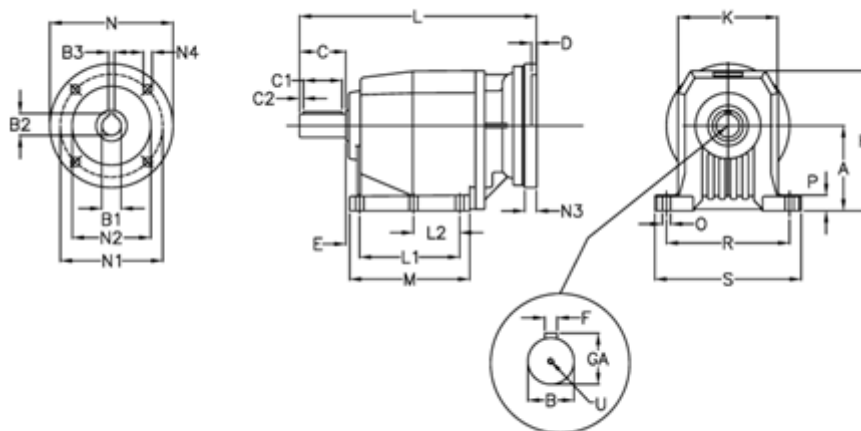

Data Sheet

Article number: 40600707131250
Description: Helical gearbox
C703P-71,3-P132B5

Measures

A = 210	D = 5.0	L2 = 0.0	P = 30
B = 60	E = 25	M = 222.0	R = 300
B1 = 38	F = 18	N = 300	S = 350
B2 = 41.3	GA = 64.0	N1 = 265	U = M20x42
B3 = 10	H = 349	N2 = 230	
C = 120	K = 262	N3 = 16	
C1 = 90	L = 519.5	N4 = 14	
C2 = 15	L1 = 165.0	O = 22	